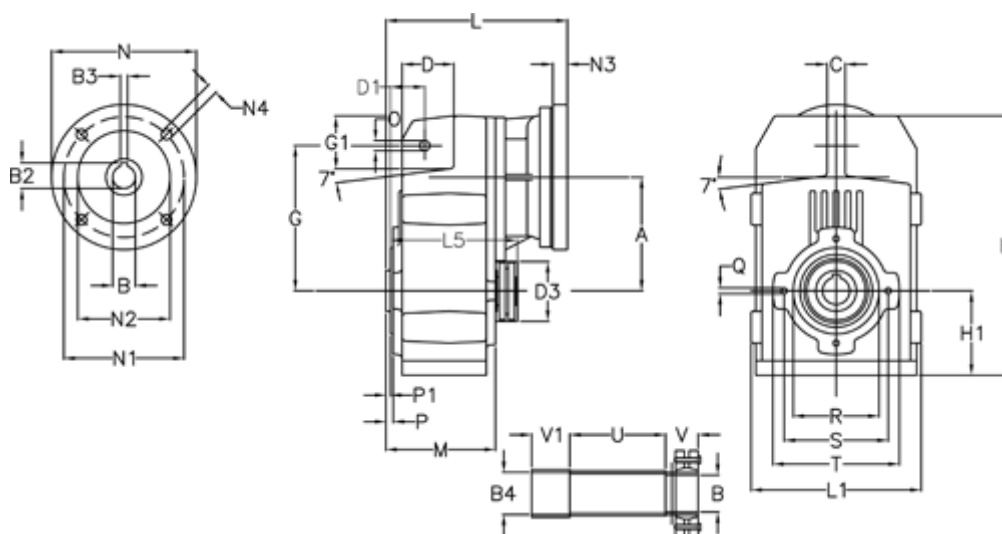

Article number: 29560215595220

Description: Shaft mounted gear
A253S-155,9-P63B5

Measures

A = 128.75	D1 = 43.5	I5 = 197.5	P1 = 3.5	V1 = 40
B = 31	d3 = 83	M = 135.5	Q = M10x14	
B1 = 11	G = 162	N = 140	R = 110	
B2 = 12.8	G1 = 58.0	N1 = 115	S = 130	
B3 = 4	H = 290.5	N2 = 95	T = 150	
B4 = 32	H1 = 93.5	N4 = M8x19	Tightening torque N m = 14.5	
C = 20	L = 213.0	O = 13	U = 96.0	
D = 57.0	L1 = 188	P = 6.0	V = 38	